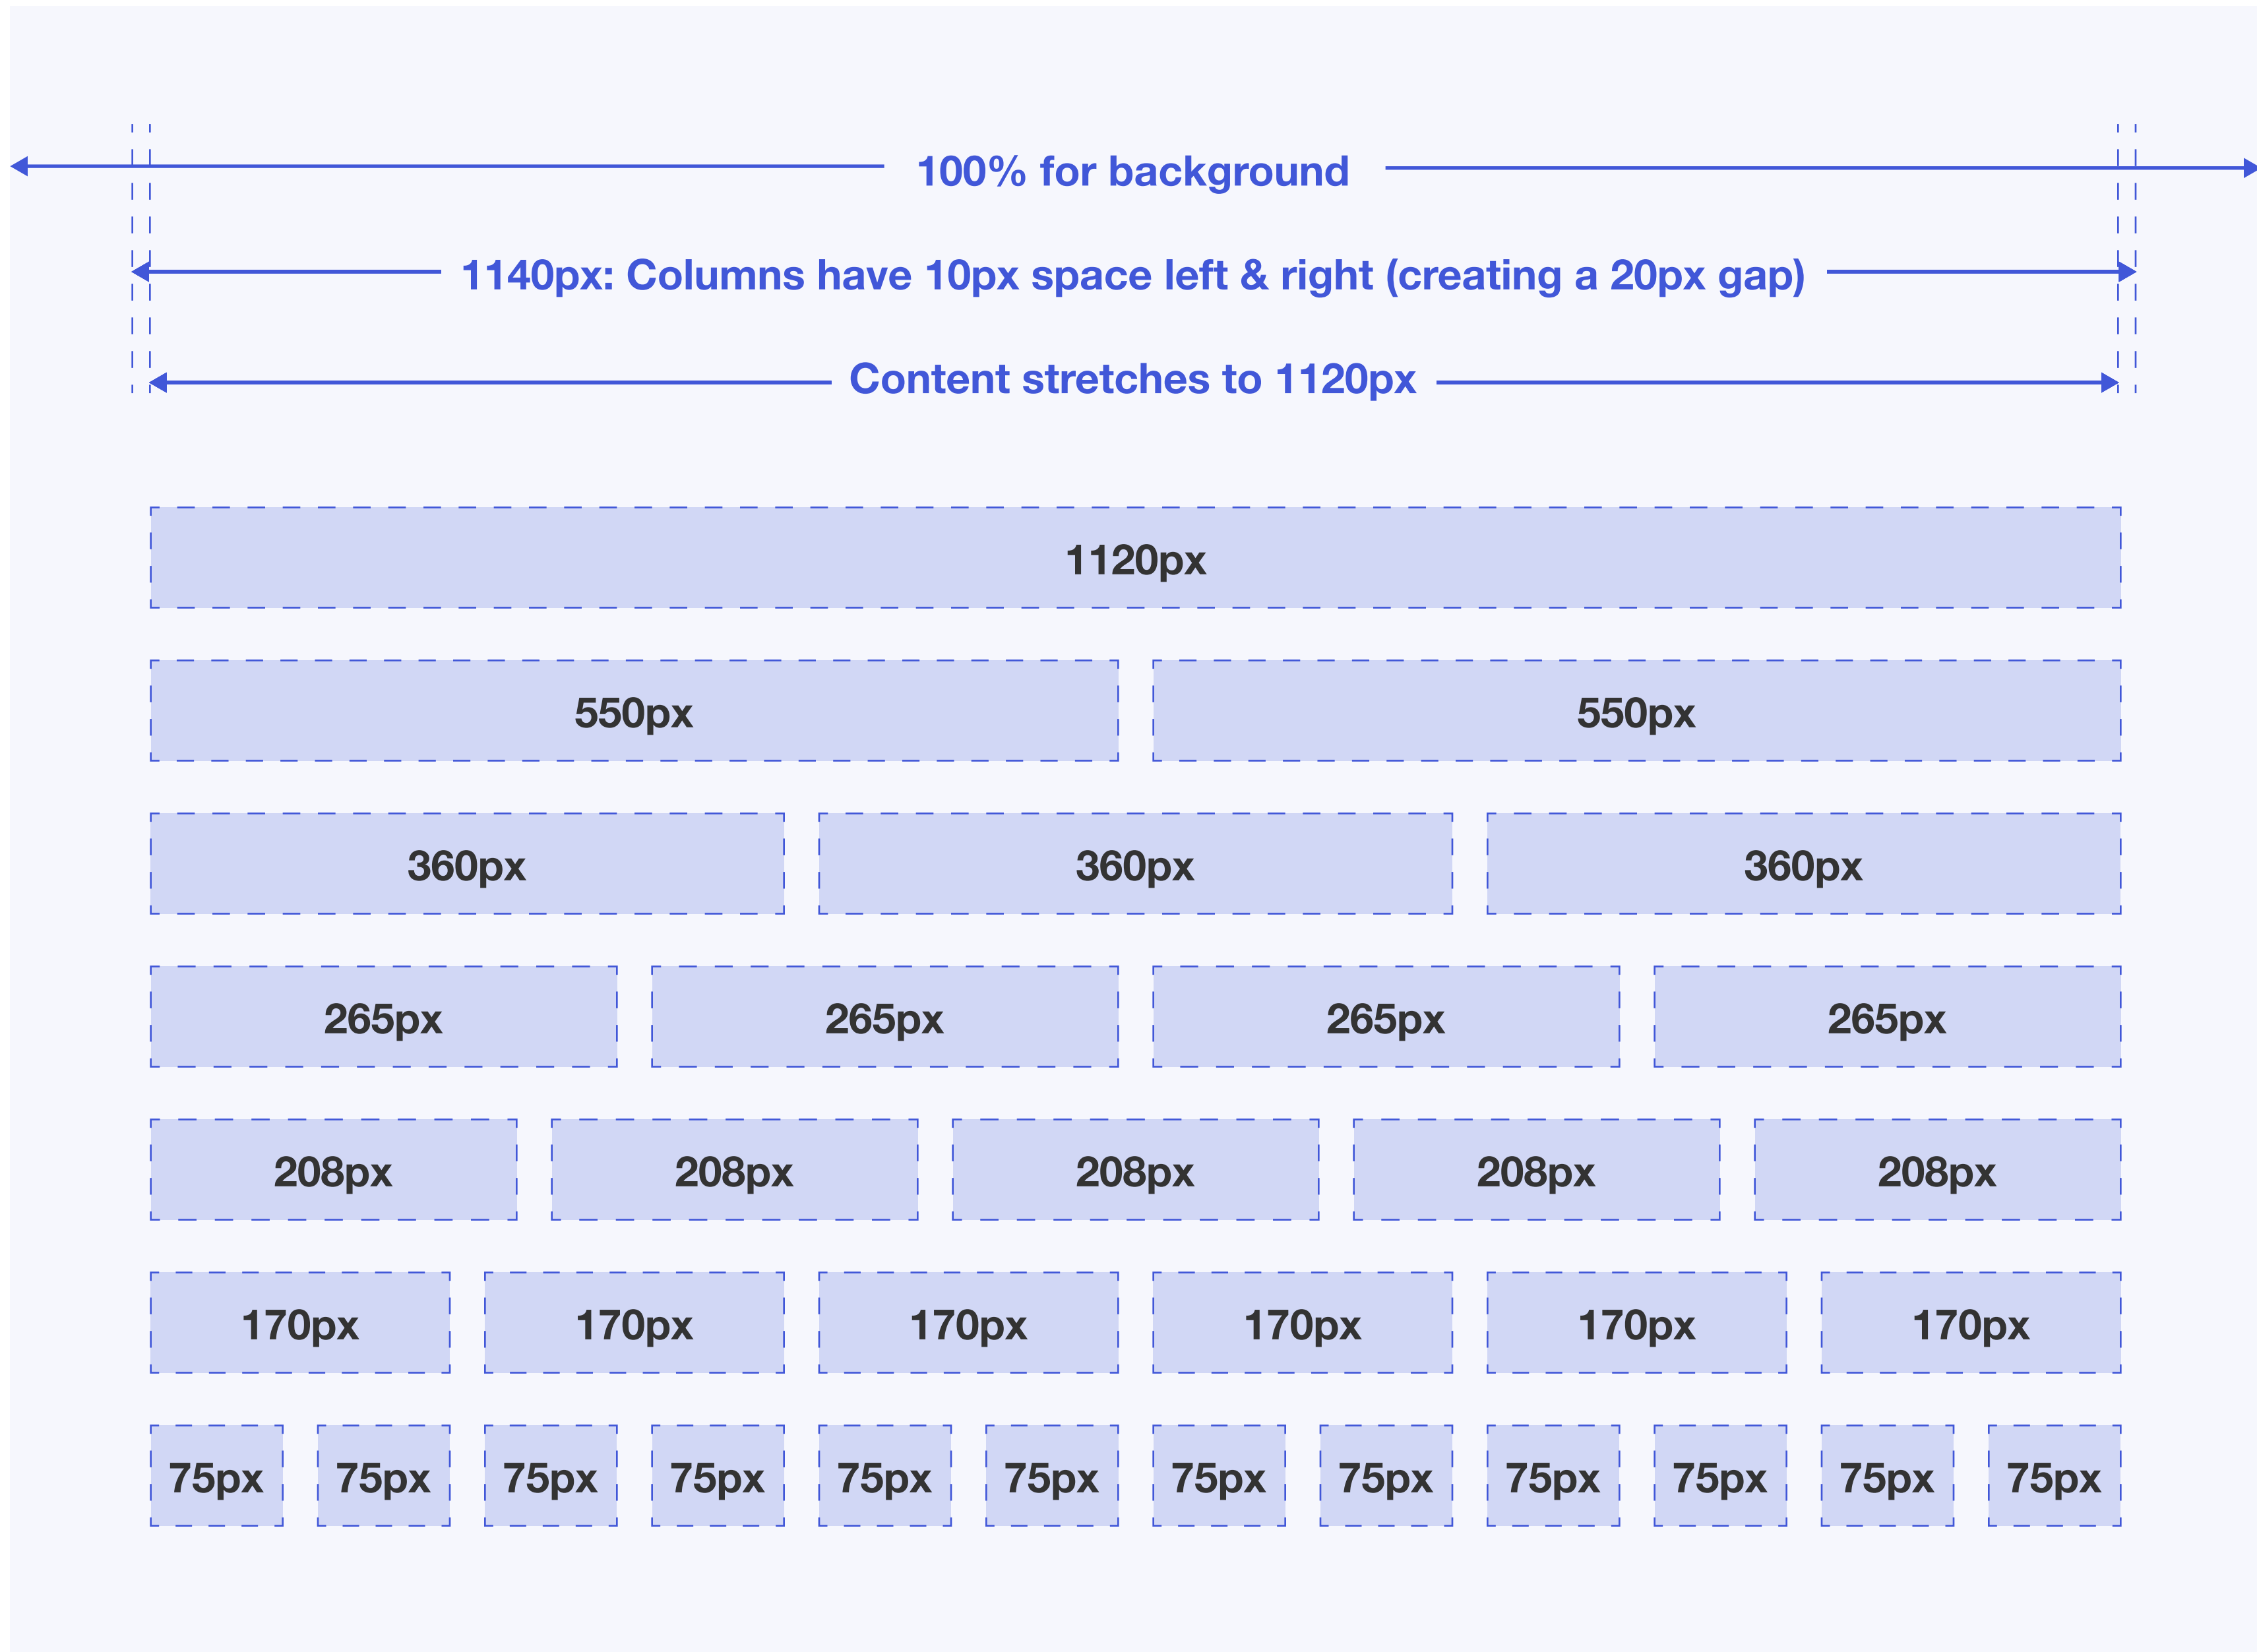

## Dark button small

# 05. Grid and Spacing

## Desktop grid – 1280px